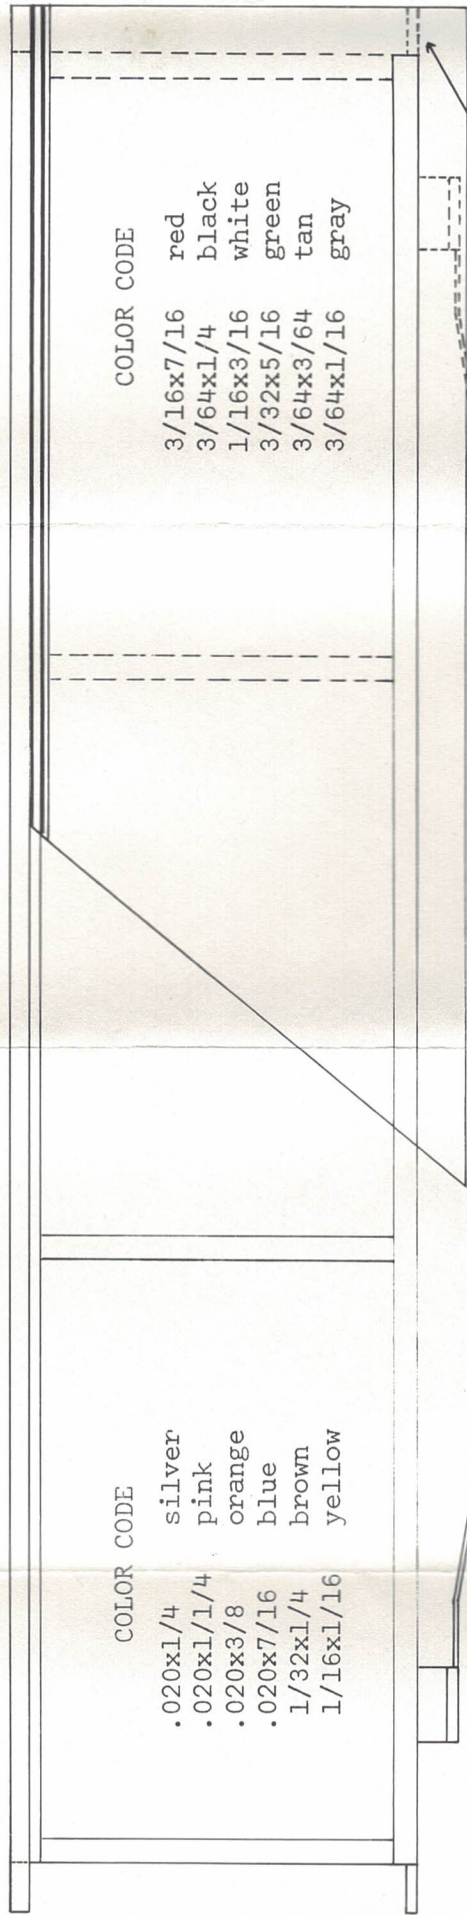

.025 roof sheet

COLOR CODE

- .020xl/4 silver
- .020xl/1/4 pink
- .020x3/8 orange
- .020x7/16 blue
- 1/32xl/4 brown
- 1/16xl/16 yellow

COLOR CODE

- 3/16x7/16 red
- 3/64xl/4 black
- 1/16x3/16 white
- 3/32x5/16 green
- 3/64x3/64 tan
- 3/64xl/16 gray

.020x3/8 centersill cover

3/16x7/16 centersill

3/64xl/4 bottom floor extension

3/32x5/16 end by

FIG. A

.020xl/4 end number boards

1/16xl/16 small end braces

1/4 channel large end braces

score lines on under side of outer roof sheet